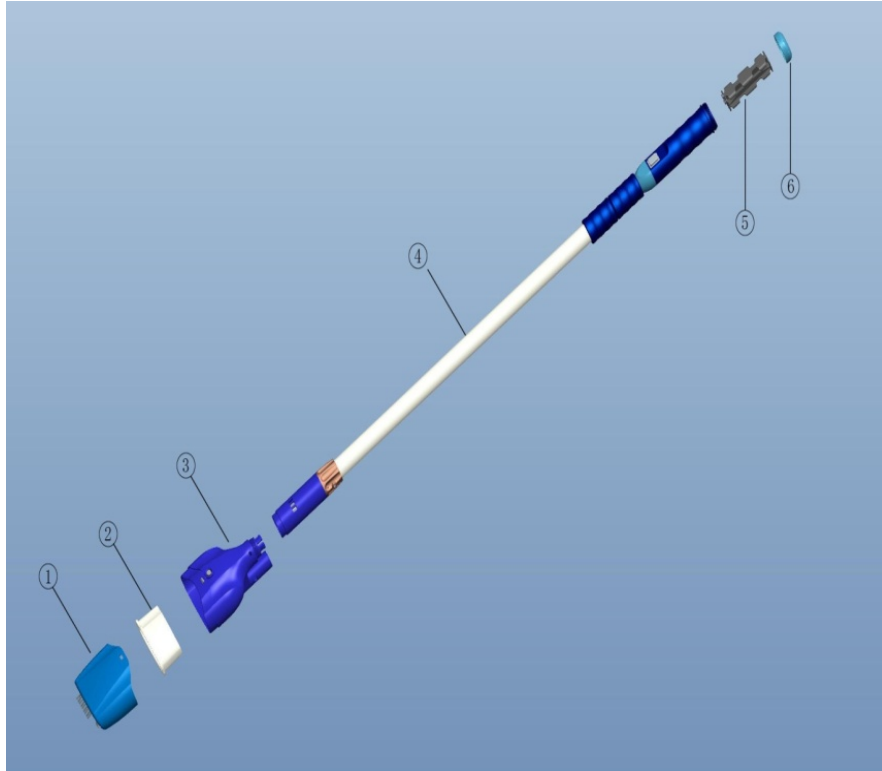

ELEK SPA 50

P1117

Exploded View

No.	Item No.	Description
1	P1114-1BU/18	vacuum head cover
2	P1114-2/B3 BU	filter bag
3	P1114-3BU/18	vacuum head
4	P1117-ZJ1-BU/18	main body
5	P1112-9BU	battery base
6	P1117-ZJ2-BU/18	handle cap